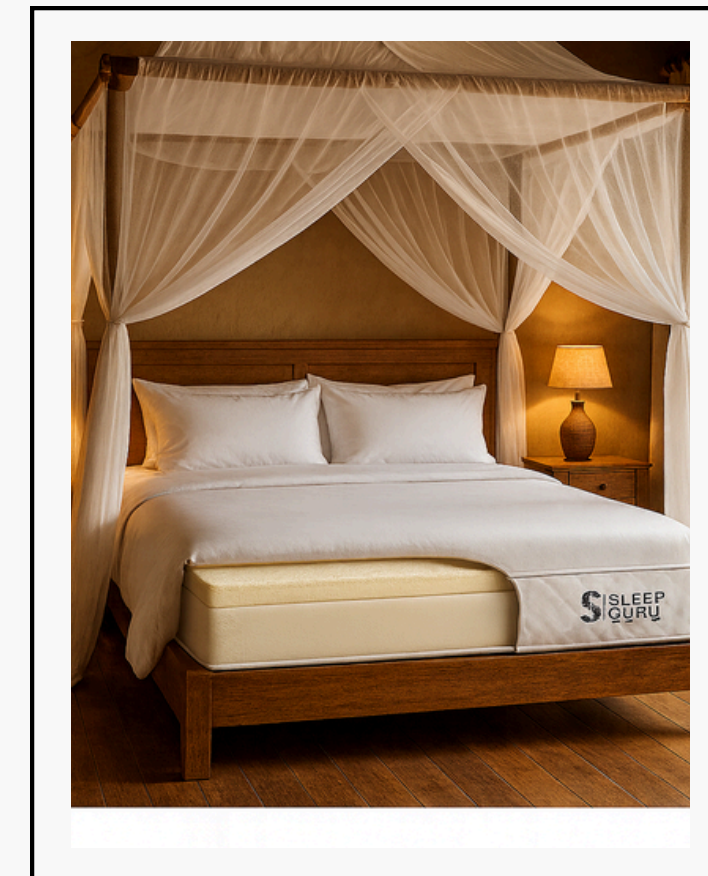

MORE THAN JUST BED DESIGN

At KDCD, we've reimagined what a perfect night's sleep should be. Our exclusive bed range is not only designed for luxury and durability but also treated with advanced anti-bed mite, anti-head lice, and anti-mosquito protection ensuring your guests sleep in comfort and peace, night after night.

Every bed is custom-made to your specifications, giving you complete flexibility in style, size, and comfort. Choose from Bonnell Spring, Pocket Spring, or Memory Foam designs or combine elements to create your own unique comfort profile.

From the frame to the finish, our beds are engineered for long-lasting performance in high-use environments like lodges, hotels, and resorts while still offering the premium comfort your guests deserve.

Why choose our beds?

- Custom design to match your décor and comfort needs.
- Built-in insect protection for hygiene and peace of mind.
- Choice of spring or foam systems for tailored support.
- Durable construction ideal for hospitality environments.