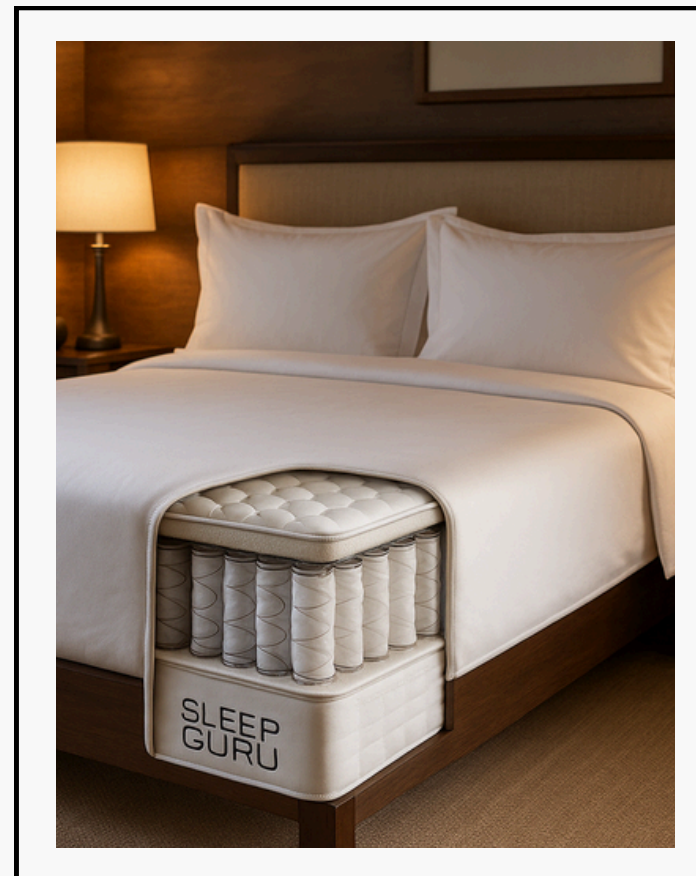

MORE THAN JUST BED DESIGN

At KDCD, we've reimagined what a perfect night's sleep should be. Our exclusive bed range is not only designed for luxury and durability but also treated with advanced anti-bed mite, anti-head lice, and anti-mosquito protection ensuring your guests sleep in comfort and peace, night after night.

Every bed is custom-made to your specifications, giving you complete flexibility in style, size, and comfort. Choose from Bonnell Spring, Pocket Spring, or Memory Foam designs or combine elements to create your own unique comfort profile.

From the frame to the finish, our beds are engineered for long-lasting performance in high-use environments like lodges, hotels, and resorts while still offering the premium comfort your guests deserve.

Why choose our beds?

- Custom design to match your décor and comfort needs.
- Built-in insect protection for hygiene and peace of mind.
- Choice of spring or foam systems for tailored support.
- Durable construction ideal for hospitality environments.