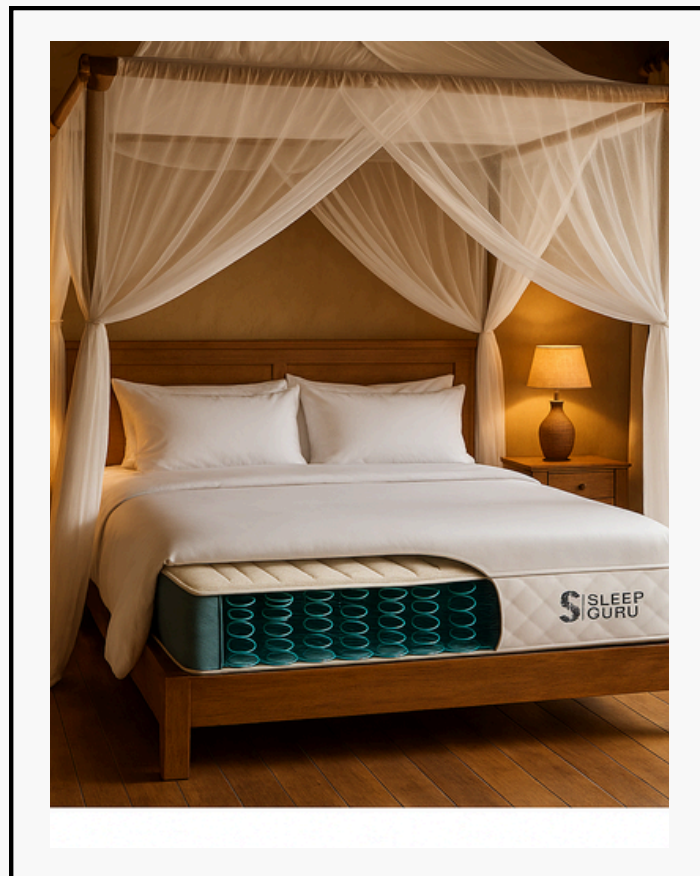

MORE THAN JUST BED DESIGN

At KDCD, we've reimagined what a perfect night's sleep should be. Our exclusive bed range is not only designed for luxury and durability but also treated with advanced anti-bed mite, anti-head lice, and anti-mosquito protection ensuring your guests sleep in comfort and peace, night after night.

Every bed is custom-made to your specifications, giving you complete flexibility in style, size, and comfort. Choose from Bonnell Spring, Pocket Spring, or Memory Foam designs or combine elements to create your own unique comfort profile.

From the frame to the finish, our beds are engineered for long-lasting performance in high-use environments like lodges, hotels, and resorts while still offering the premium comfort your guests deserve.

Why choose our beds?

- Custom design to match your décor and comfort needs.
- Built-in insect protection for hygiene and peace of mind.
- Choice of spring or foam systems for tailored support.
- Durable construction ideal for hospitality environments.