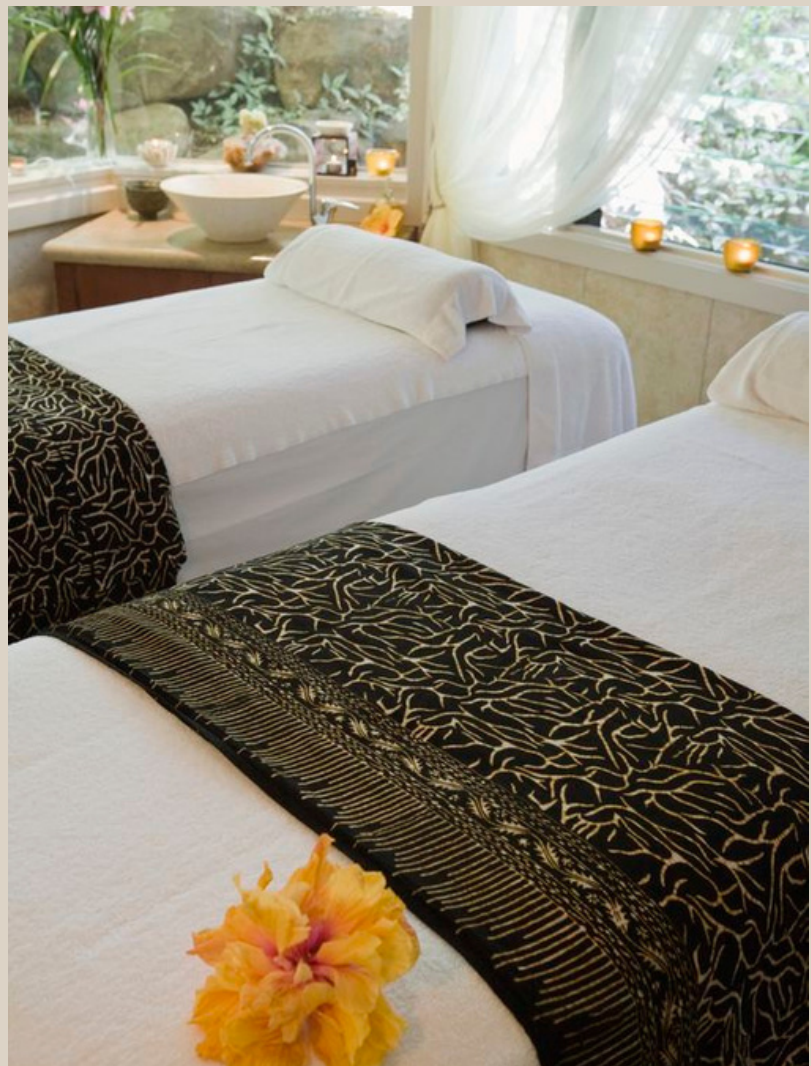

SPA LINEN

OUR COMPANY SPECIALIZES IN MANUFACTURING HIGH-QUALITY SPA LINEN FOR SPAS AND WELLNESS CENTERS.

WE USE PREMIUM MATERIALS SUCH AS EGYPTIAN COTTON AND BAMBOO TO CREATE SOFT, DURABLE, AND ABSORBENT TOWELS, ROBES, SHEETS, AND BLANKETS. OUR SPA LINEN IS DESIGNED TO PROVIDE A LUXURIOUS AND COMFORTABLE EXPERIENCE FOR CLIENTS DURING THEIR TREATMENTS. WE OFFER A VARIETY OF COLORS AND SIZES TO MEET THE UNIQUE NEEDS OF OUR CLIENTS. WITH OUR COMMITMENT TO QUALITY, OUR SPA LINEN IS SURE TO ENHANCE THE ATMOSPHERE AND OVERALL EXPERIENCE AT ANY SPA OR WELLNESS CENTER.