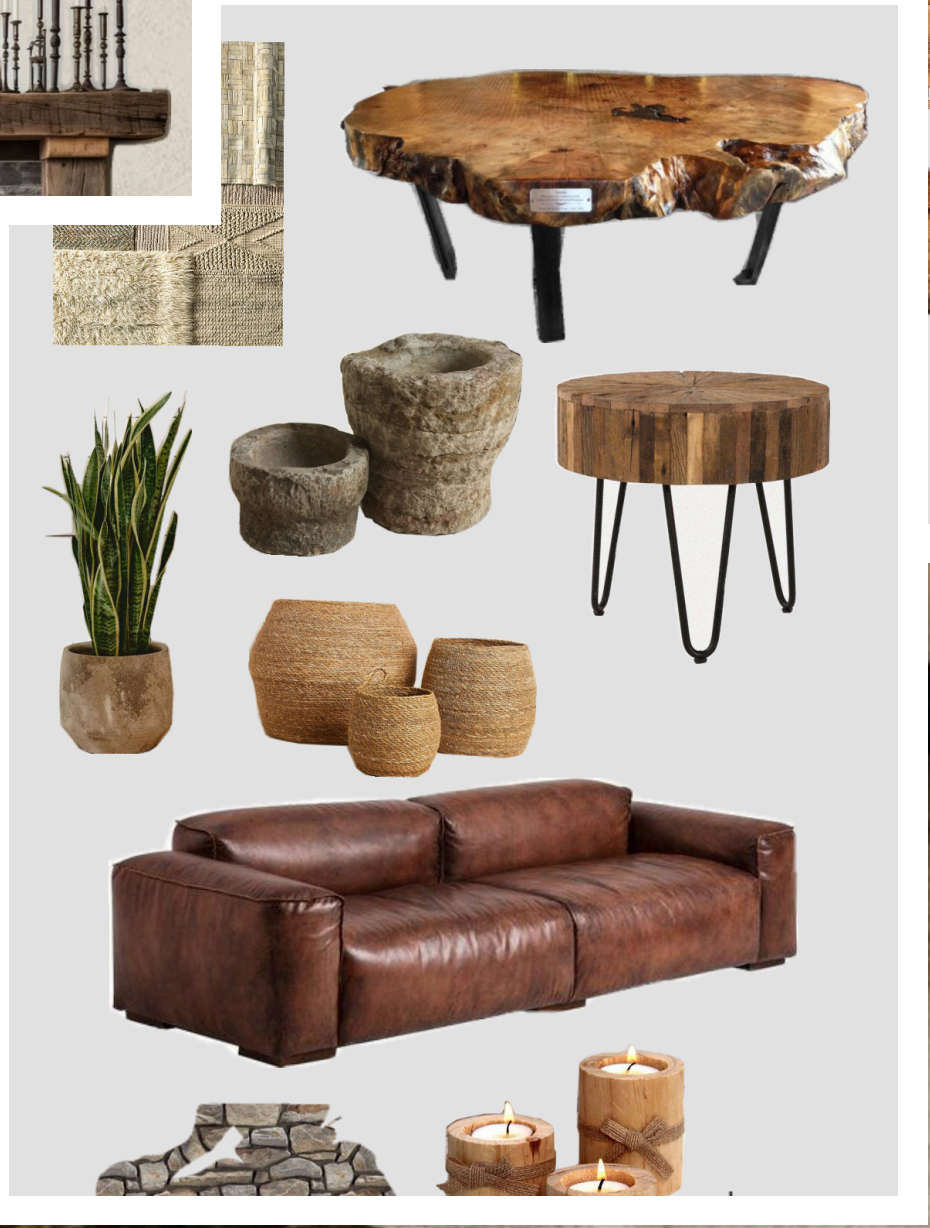

SAFARI FURNITURE COLLECTION

KDCD
HOSPITALITY & MEDICAL
SUPPLIES

Interior Design

The right décor is essential to bringing a layout together it defines the flow, enhances functionality, and ensures every element in the space works in harmony. Without the right finishing touches, even the best layout feels incomplete.

Contact Us :

 +27 01-534-5817

 admin@mykdcd.co.za

Safari
DESIGNS
&
DECOR

SLEEPING IN STYLE

WILDWOOD LUXE SERIES

**LEATHER POUF
&
BEAN BAGS**

WILDERNESS
RETREAT
SUITES